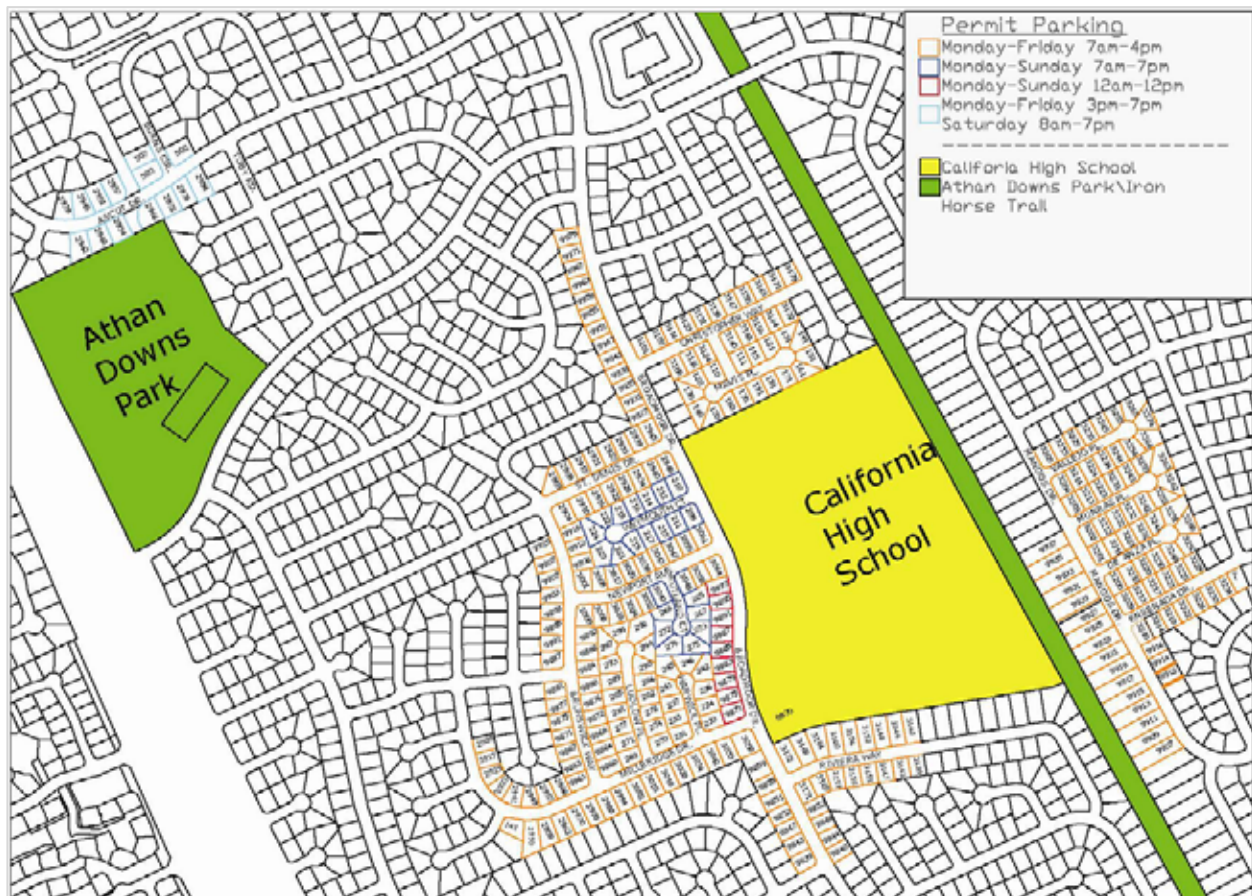

Under the program the City has approved permit parking zones on several streets in the immediate vicinity of California High School. Additionally, the City approved a permit-parking zone near Athan Downs Park in response to resident complaints about parking overflow during organized league sports games. It is noted that the San Ramon General Plan, approved by the City’s voters in 2002, includes a policy restricting future permit parking zones to the vicinity of California High School. **Figure 3** illustrates the locations of permit parking surrounding the school. Most permit areas restrict parking Monday through Friday from 7 AM to 4PM. Closer areas restrict parking to all days of the week. The nearest locations restrict parking to residents at all times of the day and week.

Figure 3 – Residential Permit Parking Areas