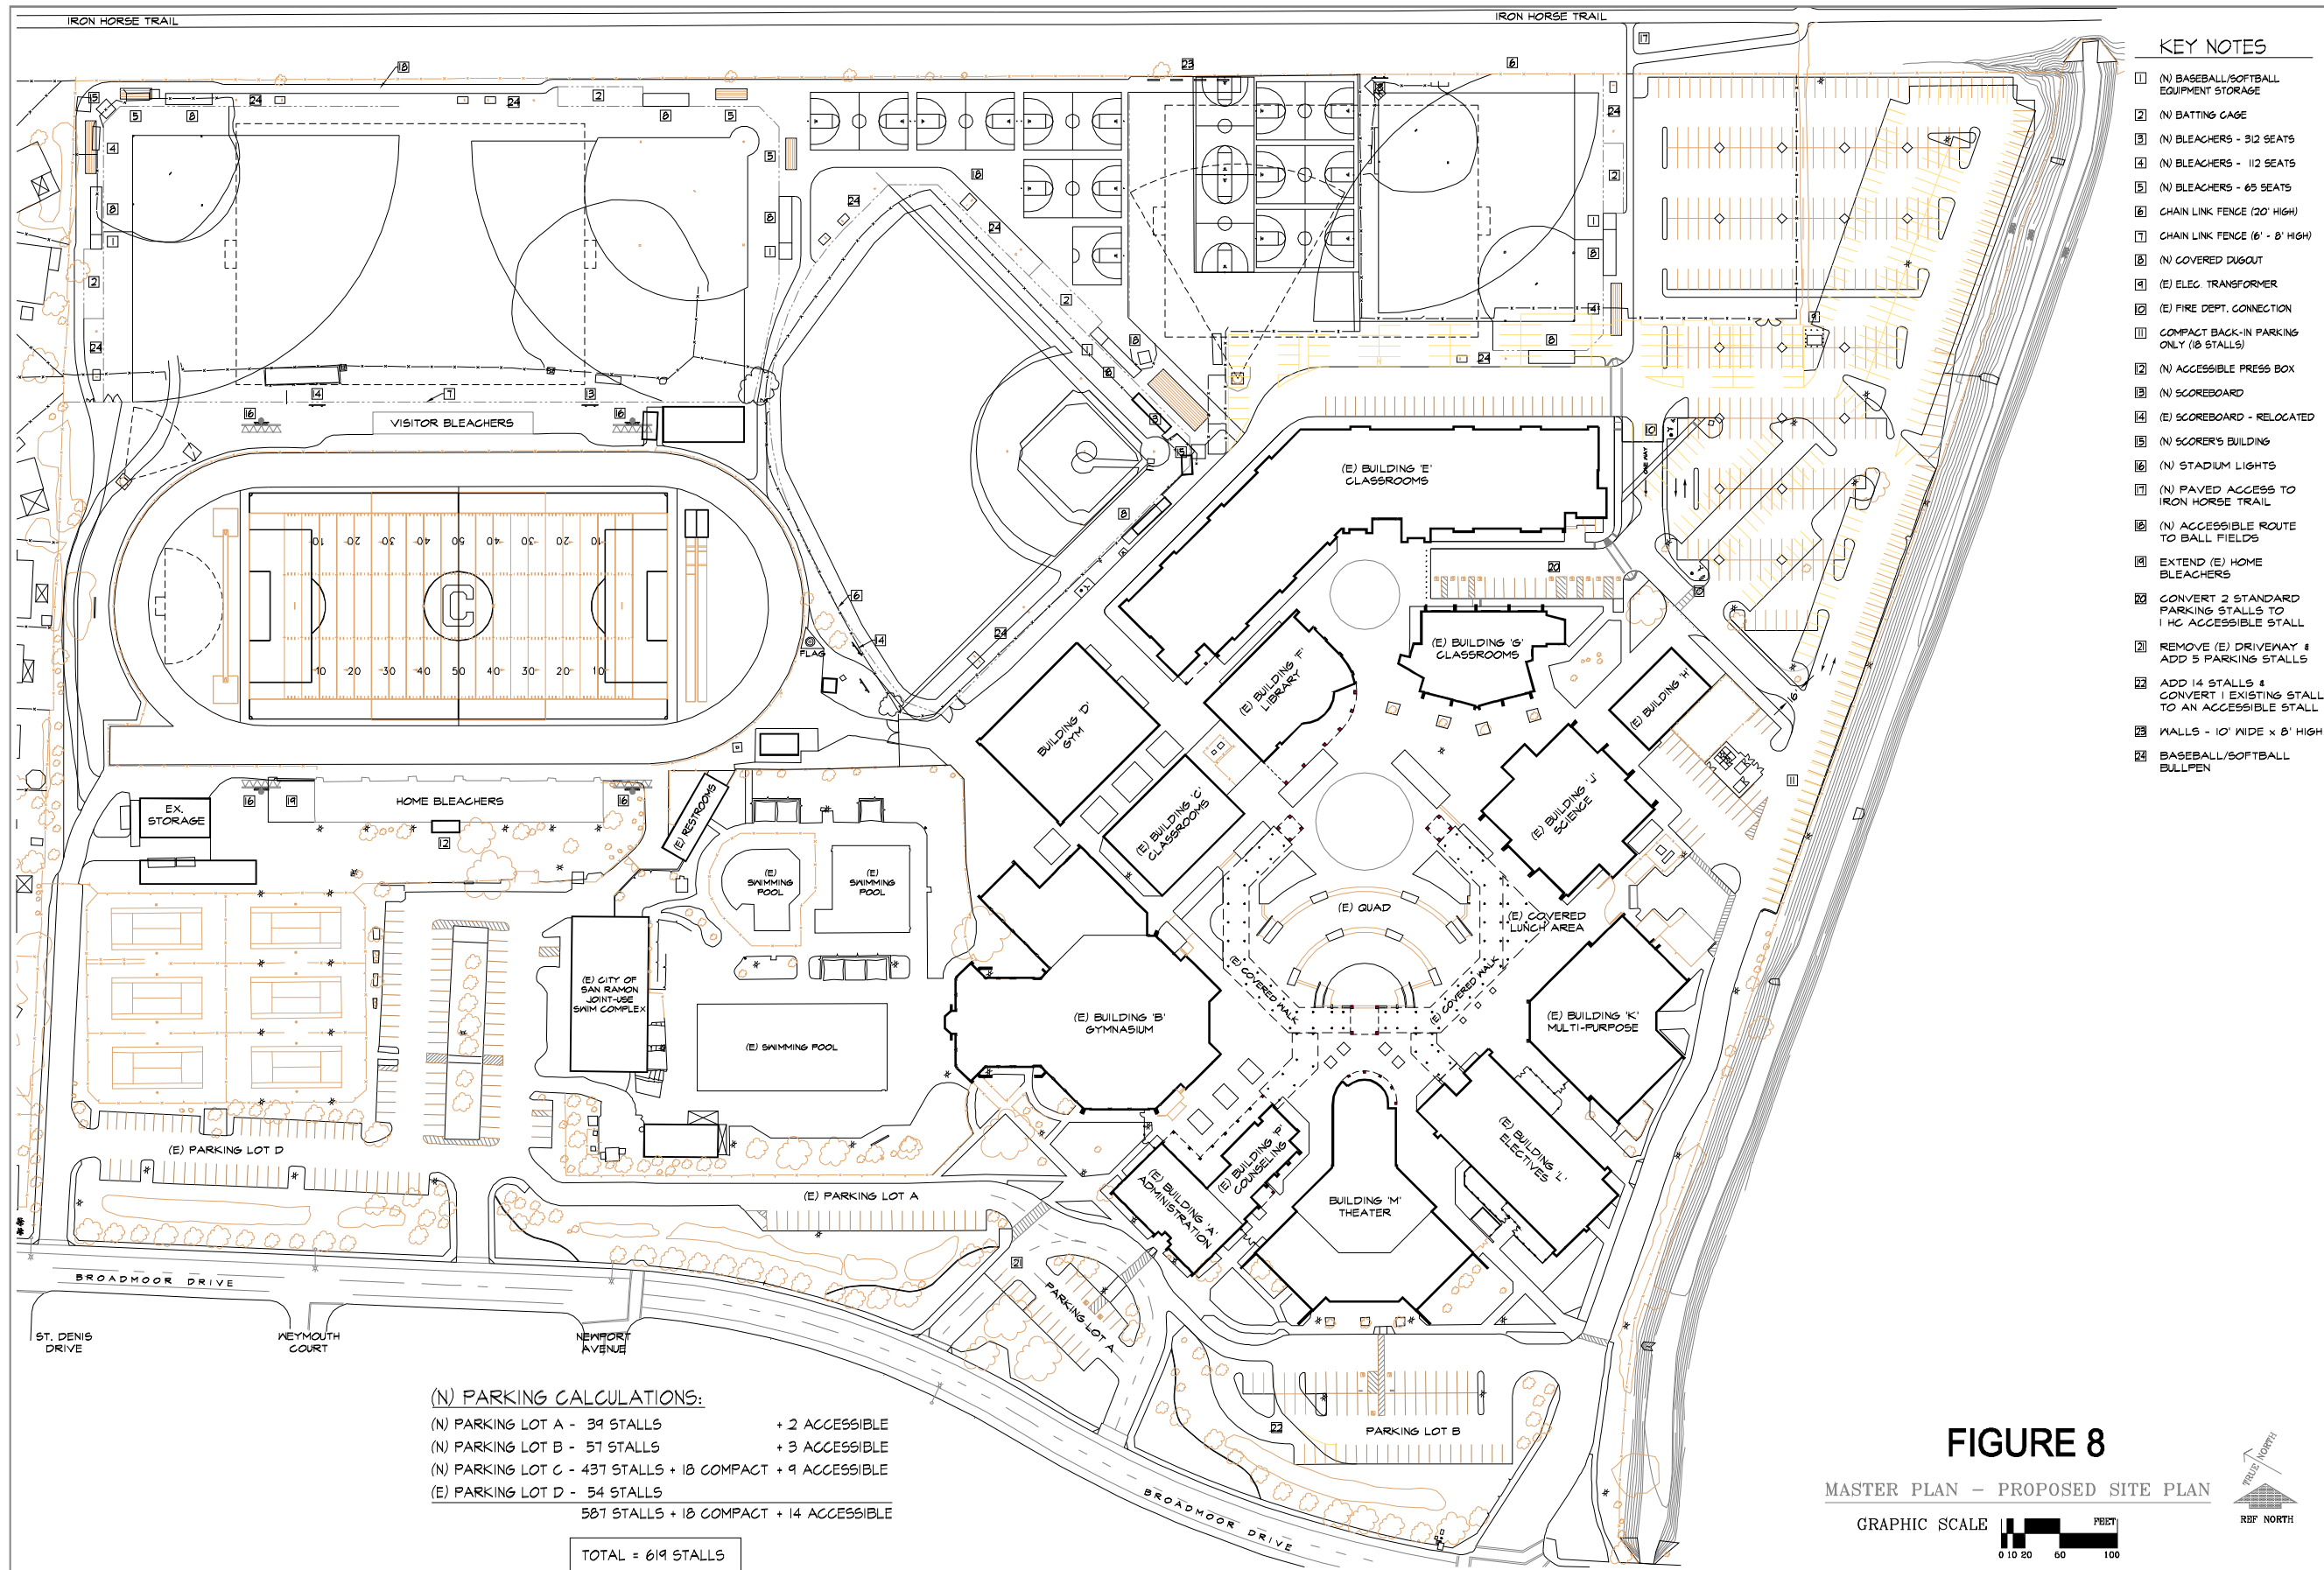

Cal High Parking Study
REAR DROP-OFF PARKING LOT

FIGURE 7

KEY NOTES

- 1 (N) BASEBALL/SOFTBALL EQUIPMENT STORAGE
- 2 (N) BATTING CAGE
- 3 (N) BLEACHERS - 912 SEATS
- 4 (N) BLEACHERS - 112 SEATS
- 5 (N) BLEACHERS - 65 SEATS
- 6 CHAIN LINK FENCE (20' HIGH)
- 7 CHAIN LINK FENCE (6' - 8' HIGH)
- 8 (N) COVERED DUGOUT
- 9 (E) ELEG. TRANSFORMER
- 10 (E) FIRE DEPT. CONNECTION
- 11 COMPACT BACK-IN PARKING ONLY (8 STALLS)
- 12 (N) ACCESSIBLE PRESS BOX
- 13 (N) SCOREBOARD
- 14 (E) SCOREBOARD - RELOCATED
- 15 (N) SCORER'S BUILDING
- 16 (N) STADIUM LIGHTS
- 17 (N) PAVED ACCESS TO IRON HORSE TRAIL
- 18 (N) ACCESSIBLE ROUTE TO BALL FIELDS
- 19 EXTEND (E) HOME BLEACHERS
- 20 CONVERT 2 STANDARD PARKING STALLS TO 1 HC ACCESSIBLE STALL
- 21 REMOVE (E) DRIVEWAY & ADD 5 PARKING STALLS
- 22 ADD 14 STALLS & CONVERT 1 EXISTING STALL TO AN ACCESSIBLE STALL
- 23 WALLS - 10' WIDE x 8' HIGH
- 24 BASEBALL/SOFTBALL BULLPEN

(N) PARKING CALCULATIONS:
(N) PARKING LOT A - 39 STALLS + 2 ACCESSIBLE
(N) PARKING LOT B - 51 STALLS + 3 ACCESSIBLE
(N) PARKING LOT C - 437 STALLS + 18 COMPACT + 9 ACCESSIBLE
(E) PARKING LOT D - 54 STALLS
581 STALLS + 18 COMPACT + 14 ACCESSIBLE

TOTAL = 619 STALLS

FIGURE 8
MASTER PLAN - PROPOSED SITE PLAN
GRAPHIC SCALE 0 10 20 60 100 FEET
REF NORTH

REVISIONS			
No.	Revision	By	Date

LANDSCAPE
JOHN NICOL & ASSOCIATES INC.
1299 NEWELL HILL PLACE, SUITE 301
WALNUT CREEK, CA 94596-5231
TEL (925) 934-7140 FAX (925) 934-7143

AKOL & YOSHII, INC.
ARCHITECTS
1407 OAKLAND BLVD., SUITE 203
WALNUT CREEK, CALIFORNIA 94596
PHONE: (925) 934-5527
FAX: (925) 934-6427
E-MAIL ADDRESS: gossas@akol-yoshii.com

DSA

Project:
SAN RAMON VALLEY UNIFIED SCHOOL DISTRICT
CALIFORNIA HIGH SCHOOL
9870 BROADMOOR DR. SAN RAMON, CA 94583

Sheet Title:
MASTER PLAN
PROPOSED SITE PLAN

DRAWN BY: ML
CHECKED BY: DO
JOB NUMBER: 08-7
DATE: SEPT, 2008
SCALE: AS NOTED
PLOT SCALE: FULL

FILE: 840.02 CAL HIGH
SHEET NO: **2**
OF 2