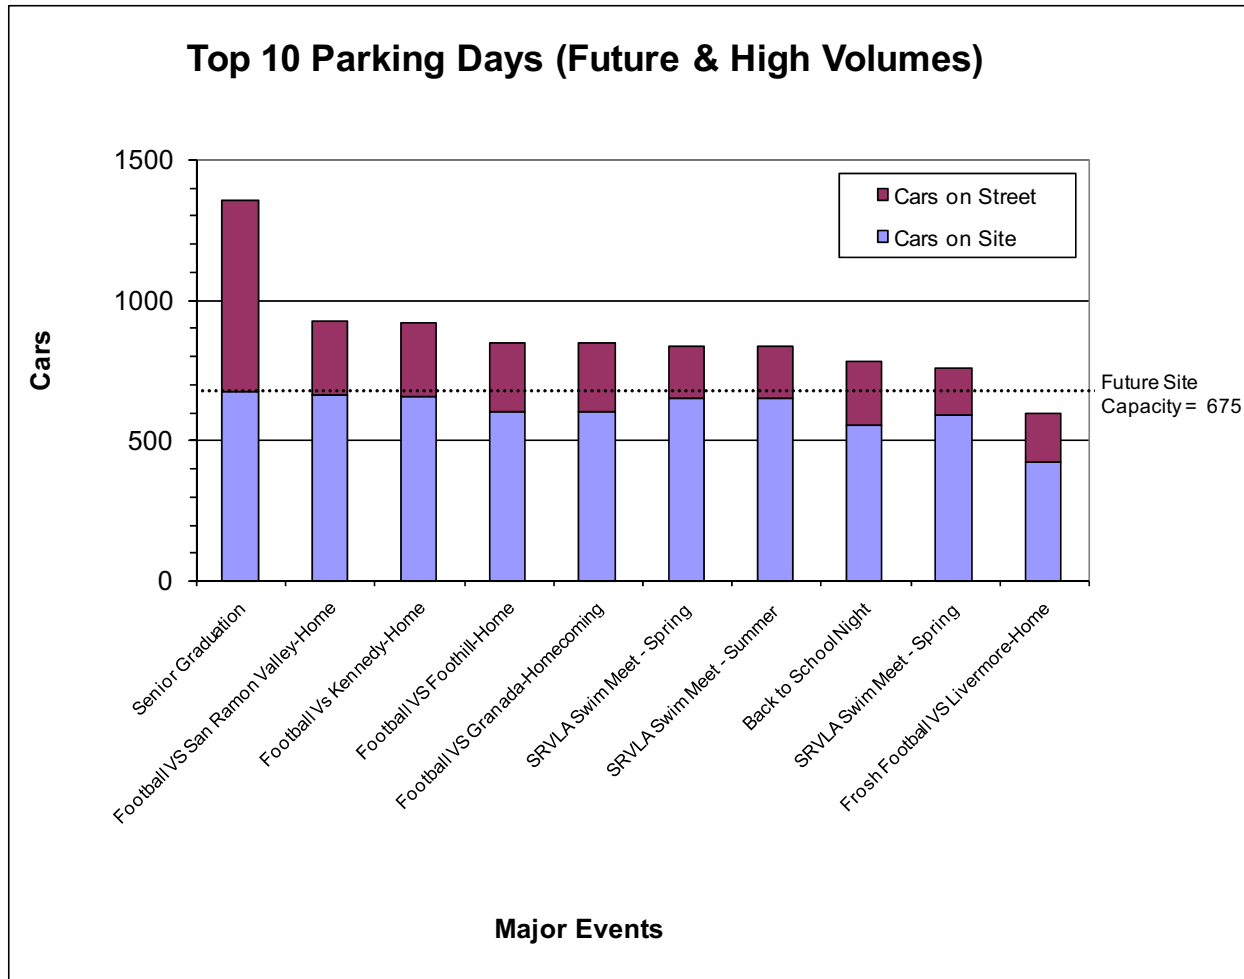

Figure 5 – Top 10 Parking Days - High On-Site and Off-Site Volume Estimates