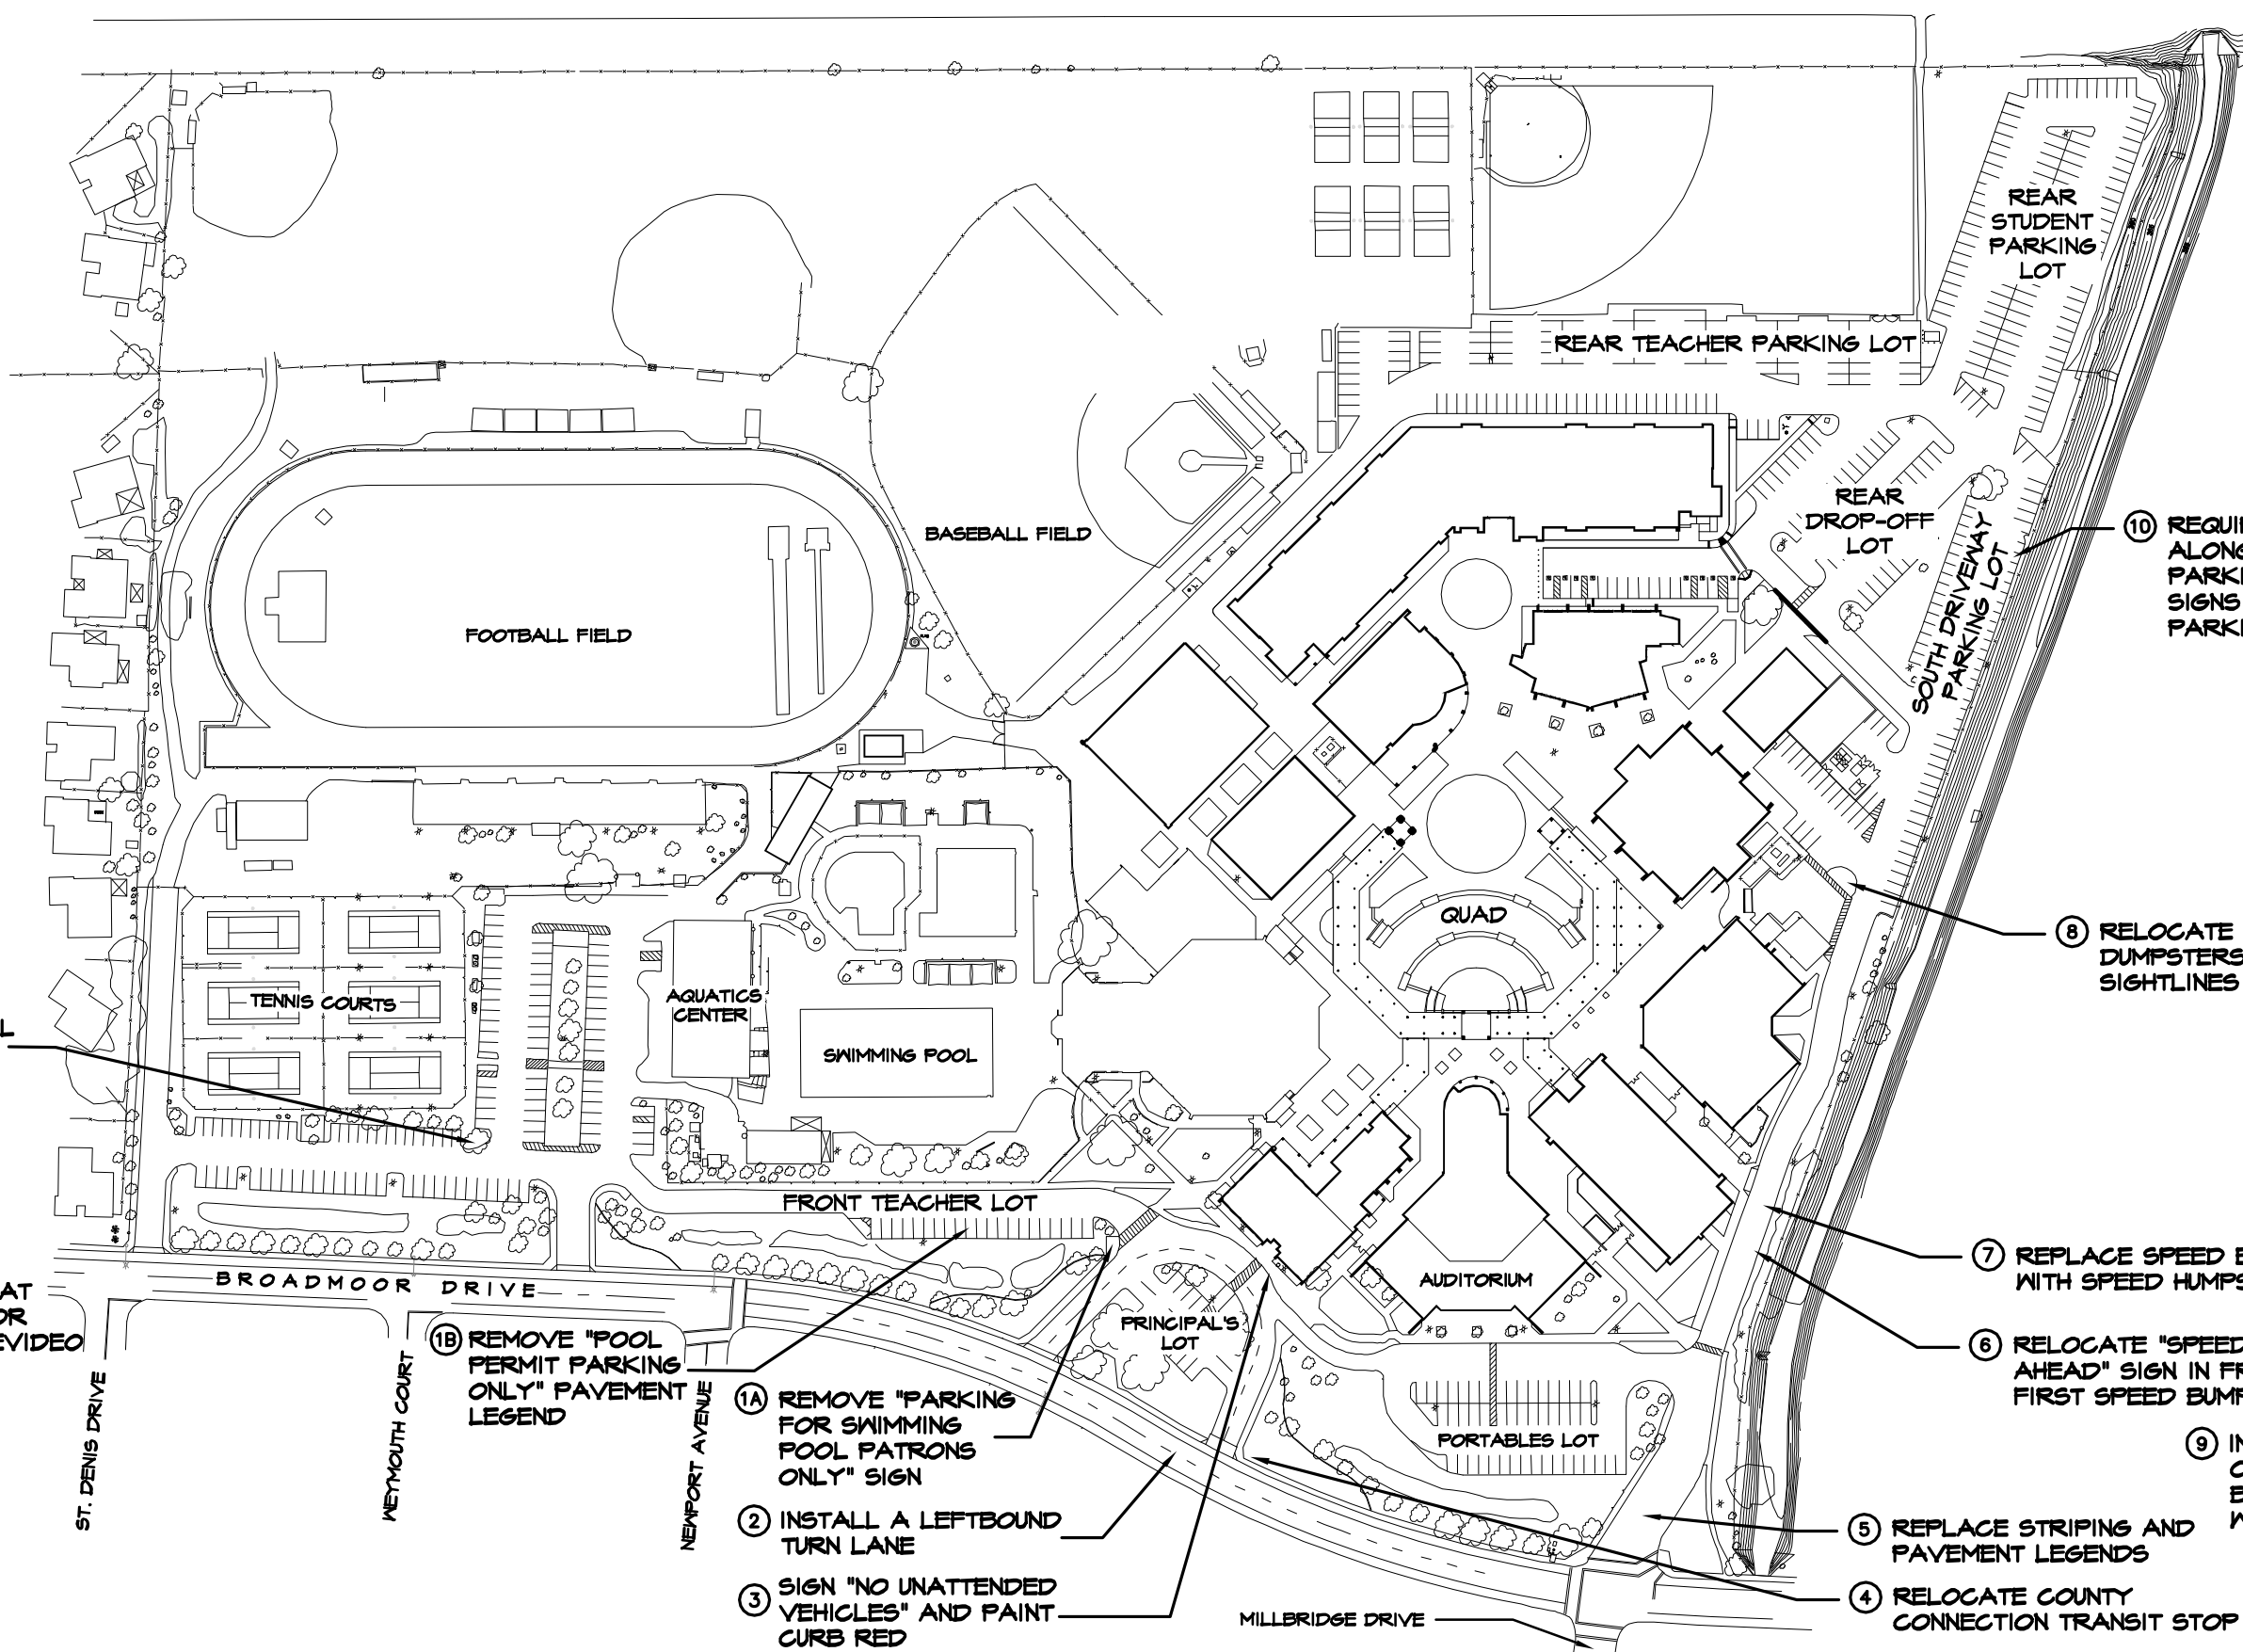

⑩ REMOVE "CARPOOL PARKING" SIGNS

⑩ INCREASE CAPACITY AT BROADMOOR AND MONTEVIDEO

⑩B REMOVE "POOL PERMIT PARKING ONLY" PAVEMENT LEGEND

①A REMOVE "PARKING FOR SWIMMING POOL PATRONS ONLY" SIGN

② INSTALL A LEFTBOUND TURN LANE

③ SIGN "NO UNATTENDED VEHICLES" AND PAINT CURB RED

⑩ REQUIRE BACK-IN PARKING ALONG SOUTH DRIVEWAY PARKING LOT AND INSTALL SIGNS FOR "BACK IN PARKING ONLY"

⑧ RELOCATE GARBAGE DUMPSTERS TO IMPROVE SIGHTLINES

⑦ REPLACE SPEED BUMPS WITH SPEED HUMPS

⑥ RELOCATE "SPEED BUMPS AHEAD" SIGN IN FRONT OF FIRST SPEED BUMP

⑨ INCREASE CAPACITY AT BROADMOOR AND WESTCHESTER

⑤ REPLACE STRIPING AND PAVEMENT LEGENDS

④ RELOCATE COUNTY CONNECTION TRANSIT STOP

Cal High Parking Study
CIRCULATION CONCEPTS AND RECOMMENDATIONS