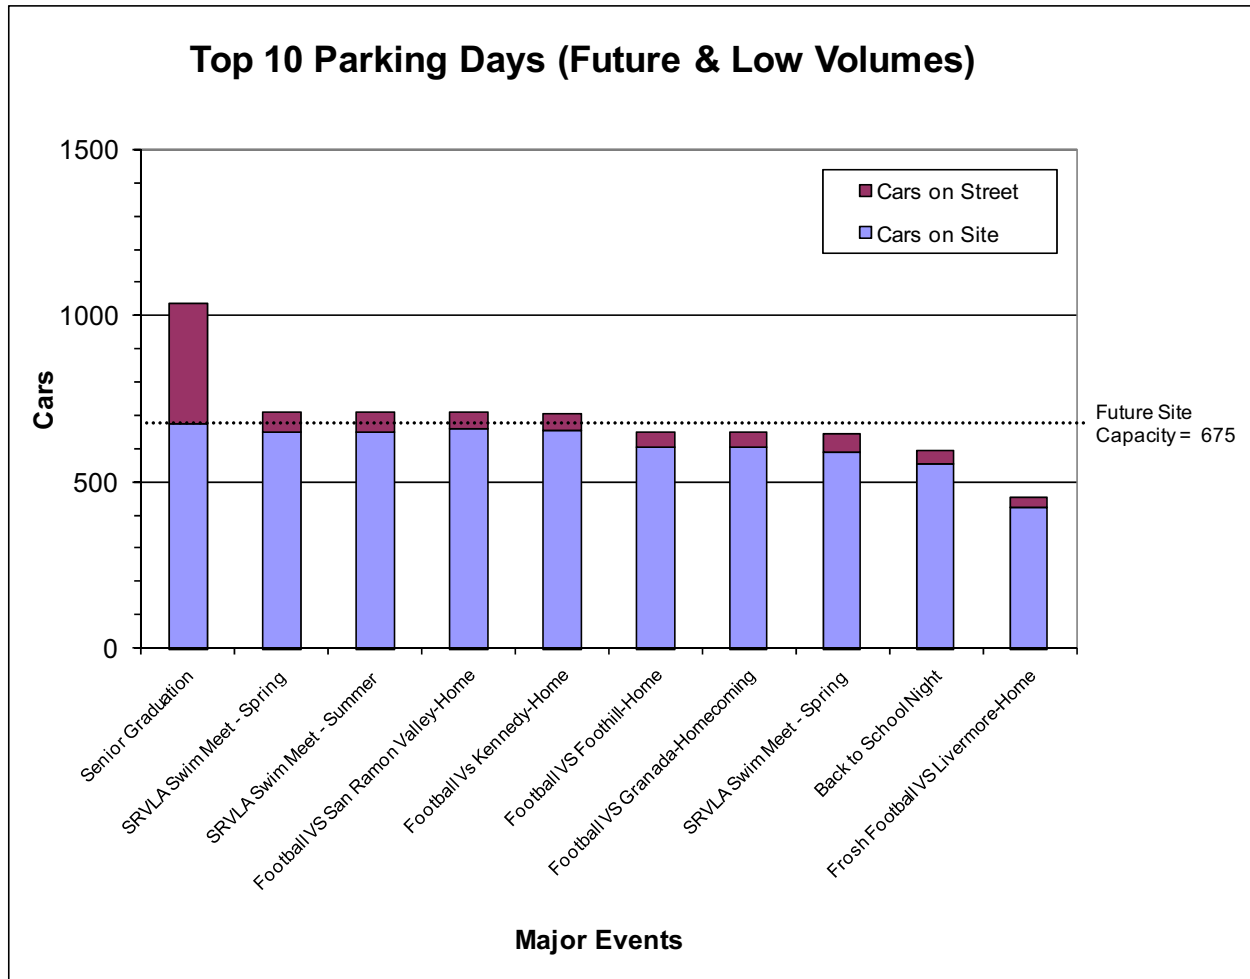

Top Ten Events

Based on the ratios described above, low and high demand projections were prepared for the ten largest events on campus assuming the campus construction is completed and all parking areas are open. Calculations are respectively shown in **Table 3** and **Table 4**. Results from the tables were also converted into figures. **Figure 4** illustrates a low estimate of the on-site and off-site parking demand associated with the top 10 events of the year and **Figure 5** shows a high estimate. Note that the SRVLA swim meets may have a lower daily participant number, but a higher overall parking demand due to the SRVLA's high demand ratio between number of attendees and parking demand.

Table 3 – Top 10 Events - Low Parking Estimate

#	DATE	START	END	MAJOR EVENT	Event Participants	Daily Participants	Max at one time	Parking Demand (Low)	Site Capacity	Cars on Site	Cars on Street
1	06/13/08	6:00 PM	8:00 PM	Senior Graduation	5000	5845	5650	1033	675	675	358
2	03/15/08	6:00 AM	5:00 PM	SRVLA Swim Meet - Spring	2200	3200	2700	708	675	648	60
3	06/07/08	6:00 AM	5:00 PM	SRVLA Swim Meet - Summer	2200	2700	2700	708	675	648	60
4	10/12/07	4:30 PM	9:00 PM	Football VS San Ramon Valley-Home	3500	3865	3865	706	675	658	48
5	11/09/07	4:00 PM	8:30 PM	Football Vs Kennedy-Home	3500	4034	3841	702	675	654	48
6	09/28/07	4:30 PM	9:00 PM	Football VS Foothill-Home	3500	3615	3535	646	675	602	44
7	10/26/07	4:30 PM	9:00 PM	Football VS Granada-Homecoming	3500	6070	3535	646	675	602	44
8	04/18/08	6:00 AM	5:00 PM	SRVLA Swim Meet - Spring	2200	2602	2445	641	675	587	54
9	09/17/07	6:00 PM	8:00 PM	Back to School Night	3000	3682	3250	594	675	554	40
10	10/18/07	5:30 PM	7:00 PM	Frosh Football VS Livermore-Home	1500	2580	2482	454	675	423	31

*using low estimate of cars

Table 4 – Top 10 Events – High Parking Estimate

#	DATE	START	END	MAJOR EVENT	Event Participants	Daily Participants	Max at one time	Parking Demand (High)	Site Capacity	Cars on Site	Cars on Street
1	06/13/08	6:00 PM	8:00 PM	Senior Graduation	5000	5845	5650	1352	675	675	677
2	10/12/07	4:30 PM	9:00 PM	Football VS San Ramon Valley-Home	3500	3865	3865	925	675	658	267
3	11/09/07	4:00 PM	8:30 PM	Football Vs Kennedy-Home	3500	4034	3841	919	675	654	265
4	09/28/07	4:30 PM	9:00 PM	Football VS Foothill-Home	3500	3615	3535	846	675	602	244
5	10/26/07	4:30 PM	9:00 PM	Football VS Granada-Homecoming	3500	6070	3535	846	675	602	244
6	03/15/08	6:00 AM	5:00 PM	SRVLA Swim Meet - Spring	2200	3200	2700	835	675	648	187
7	06/07/08	6:00 AM	5:00 PM	SRVLA Swim Meet - Summer	2200	2700	2700	835	675	648	187
8	09/17/07	6:00 PM	8:00 PM	Back to School Night	3000	3682	3250	778	675	554	224
9	04/18/08	6:00 AM	5:00 PM	SRVLA Swim Meet - Spring	2200	2602	2445	756	675	587	169
10	10/18/07	5:30 PM	7:00 PM	Frosh Football VS Livermore-Home	1500	2580	2482	594	675	423	171

*using high estimate of cars

Figure 4 – Top 10 Parking Days - Low On-Site and Off-Site Volume Estimates